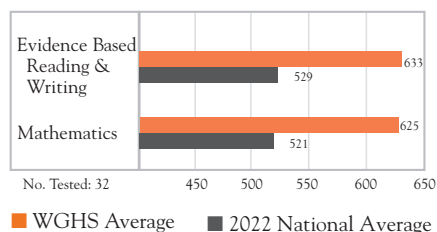

Grading

The High School has a Weighted Grade Policy. Courses designated as weighted courses will use the following scale:

A+ 4.5	A 4.5	A- 4.5
B+ 3.875	B 3.375	B- 3.375
C+ 2.75	C 2.25	C- 2.25
D+ 1.5	D 1.0	D- 1.0
F 0.0		

In non-weighted courses, this 4.0 scale is used.

A+ 4.0	A 4.0	A- 4.0
B+ 3.5	B 3.0	B- 3.0
C+ 2.5	C 2.0	C- 2.0
D+ 1.5	D 1.0	D- 1.0
F 0.0		

Note: Honors grades could be an option in certain non-weighted courses. Students must be approved for this rigorous challenge and grades will be awarded based upon guidelines outlined by faculty members. Appropriate department chair approval is also required. H=4.5.

ACT Results, 2023

SAT Results, 2023

College Acceptance & Attendance

Webster Groves High School prepares a large portion of its students for admission to colleges and universities throughout the United States. Students from graduating classes 2021-2023 were accepted to hundreds of colleges around the US and internationally. Of the 324 graduates from the Class of 2023, 66 percent of the class had plans to attend a four-year college; 22 percent planned to attend a two-year college. Colleges in **bold type** are colleges that students planned to attend.