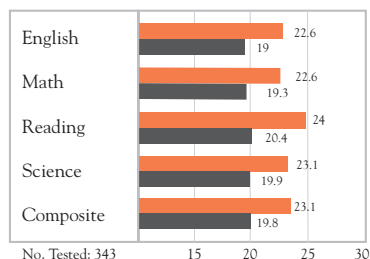

Curriculum

24 credits are required for graduation. Credit must be earned in the following curriculum areas in order to fulfill school district requirements.

Communication Skills	4
Social Studies	3
Math	3
Science	3
Practical Arts	1
Fine Arts	1
Physical Education	1.5

Grading

The High School has a Weighted Grade Policy. Courses designated as weighted courses will use the following scale:

A+ 4.5	A 4.5	A- 4.5
B+ 3.875	B 3.375	B- 3.375
C+ 2.75	C 2.25	C- 2.25
D+ 1.5	D 1.0	D- 1.0
F 0.0		

In non-weighted courses, this 4.0 scale is used.

A+ 4.0	A 4.0	A- 4.0
B+ 3.5	B 3.0	B- 3.0
C+ 2.5	C 2.0	C- 2.0
D+ 1.5	D 1.0	D- 1.0
F 0.0		

Note: Honors grades could be an option in certain non-weighted courses. Students must be approved for this rigorous challenge and grades will be awarded based upon guidelines outlined by faculty members. Appropriate department chair approval is also required. H=4.5.

Advanced Placement Exams, Spring 2023

AP Subject	No. Tested	Avg. Score	% Scoring 3 or Higher
Biology	19	4.6	94
Calculus AB	31	3.68	87
Calculus BC	3	3.3	66
Chemistry	6	4.5	100
Computer Science A	1	5	100
English Language	23	4	83
English Literature	28	4.25	100
French Language	1	3	100
German Language	5	3.4	100
Physics 1	35	3.06	74
Physics 2	8	4	75
Physics C	4	3.5	75
Psychology	40	4.2	93
Spanish Language	4	3.75	100
Statistics	12	4.25	91
US History	37	3.27	76
World History	40	4.43	98

ACT Results, 2023